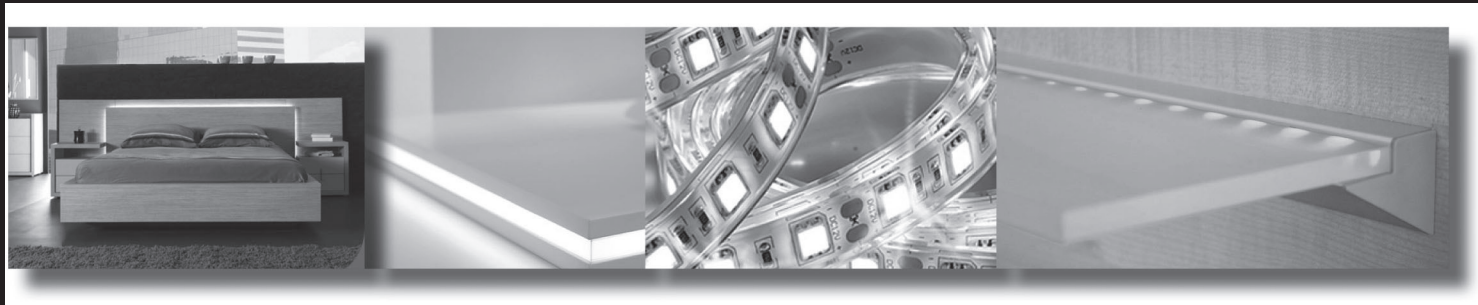

ROELENS NV | Laagstraat 38 | B-9140 Temse - Belgium

Tel direct: +32 (0)37101922