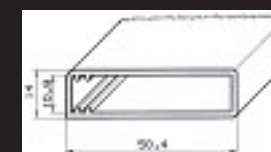

## kitchen applications

- LED strip SMD 5050 20000 Light hours
- with 3M Adhesive tape
- 6 meter rolls, made to size
- 600mm LED04/17/600
- 1500mm LED04/17/1500
- 3000mm LED04/17/3000
- width 10 mm (8 mm possible on demand)
- Led transformer 15W with 6 way exit 11037

- \* Led IP44 led every 1.7 cm 4.8W/m
- \* Led IP44 led every 6.7 cm 1.2W/m
- \* Led IP23 led every 1.7 cm 4.8W/m
- \* Led IP23 led every 6.7 cm 1.2W/m

- Light Endcap plastic profiles

- \* Plastic profile 14 x 14 mm for LED strip  
3 meter profile, or cut to size  
used with Led IP23 strips 01531