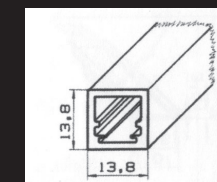

- \* Spot 20 watt 1 m
- \* OSRAM SPOT
- \* chrom 01106
- \* Spot 20 watt 0,5 m amp white 01362
- \* Spot 10 watt 1 m amp chrom 01221
- \* Hole diameter 61mm

- \* 5 lamp 21 mm wide
- \* with cable 1 m euro plug EOL GS
- \* 8 watt 02041
- \* 13 watt 02002
- \* 21 watt 02042

## kitchen applications

- LED strip SMD 5050 20000 Light hours
- with 3M Adhesive tape
- 6 meter rolls, made to size
- 600mm LED04/17/600
- 1500mm LED04/17/1500
- 3000mm LED04/17/3000
- width 10 mm (8 mm possible on demand)
- Led transformer 15W with 6 way exit 11037

- \* Led IP44 led every 1.7 cm 4.8W/m
- \* Led IP44 led every 6.7 cm 1.2W/m
- \* Led IP23 led every 1.7 cm 4.8W/m
- \* Led IP23 led every 6.7 cm 1.2W/m

- Light Endcap plastic profiles

- \* Plastic profile 14 x 14 mm for LED strip  
3 meter profile, or cut to size  
used with Led IP23 strips 01531

- Plastic profile 14 x 52 mm for LED strip 01534
- 3 meter profile, or cut to size
- no led points visible
- used with Led IP23 strips