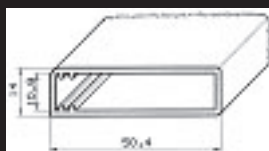

LED APPLICATIONS

50 x 15 profile

15 x 15 profile

LED STRIPS AND PROFILES

LED strips

LED strip SMD 20000 Light hours
with 3M Adhesive tape
5 meter rolls, made to size
width 10 mm (8 mm possible on demand)

Led IP44 led every 1.7 cm 4.8W/m
Led IP44 led every 6.7 cm 1.2W/m
Led IP23 led every 1.7 cm 4.8W/m
Led IP23 led every 6.7 cm 1.2W/m

Plastic profiles

Plastic profile 13.8 x 13.8 mm for LED strip
3 meter profile, or cut to size
used with Led IP23 strips 01531

Plastic profile 14 x 52 mm for LED strip
3 meter profile, or cut to size
no led points visible in this profile
used with Led IP23 strips 01534