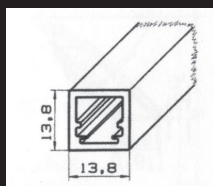

LED APPLICATIONS

50 x 15 profile

15 x 15 profile

LED STRIPS AND PROFILES

LED strips

LED strip SMD 20000 Light hours
with 3M Adhesive tape
5 meter rolls, made to size
width 10 mm (8 mm possible on demand)

Led IP44 led every 1.7 cm 4.8W/m
Led IP44 led every 6.7 cm 1.2W/m
Led IP23 led every 1.7 cm 4.8W/m
Led IP23 led every 6.7 cm 1.2W/m

Plastic profiles

Plastic profile 13.8 x 13.8 mm for LED strip
3 meter profile, or cut to size
used with Led IP23 strips 01531

Plastic profile 14 x 52 mm for LED strip
3 meter profile, or cut to size
no led points visible in this profile
used with Led IP23 strips 01534

Plastic profile for LED strip for glas from
6 to 10 mm, 3 meter profile, or cut to size
used with Led IP23 strips 01539

Endcap plastic profile 45°
for 14x52 profile 11038

Endcap fineline 11039

Endcap plastic profiles
for 14x52 11036

TRANSFORMERS FOR LED STRIPS

15 watt transformer 12V, height 19 mm

cabled upon demand

standard cabling : 1.5 meter and europlug,

3 way distributor 00553

6 watt plug in transformer 12V 00554

30 watt 12V transformer 00555