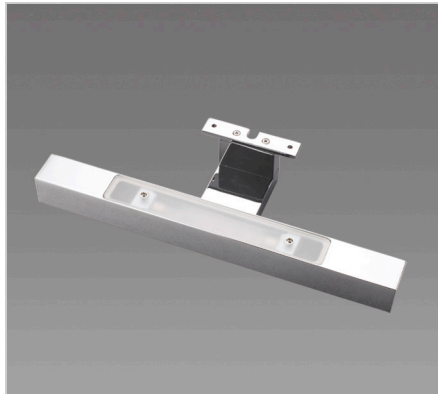

Richard LED IP44 Alu 300 mm
Richard LED IP44 Chrom 300 mm
30 x 30 mm profile

00508
00507