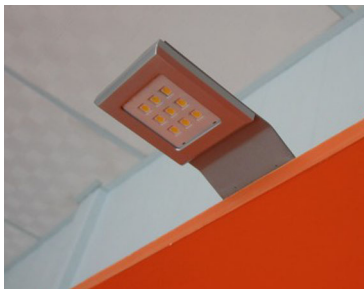

SQ lamp chrom IP44 1.8 watt
1 meter cable, amp
60 x 60 mm

00522

Trafo SQ led , 1 meter cable

00523