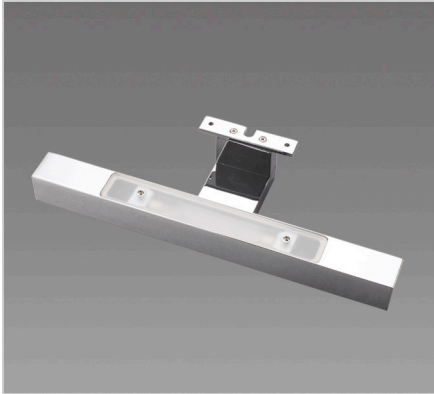

IP44 Lighting LED 12 V

L spot High Power LED 1 x 3 watt
chrom plated
needs 12 V transformer
Depth x Height : 120 mm x 50 mm

00518

Lamp Double L LED 2 x 3 watt
chrom plated
needs 12 V transformer
Width x Height : 300 mm x 40 mm

00903

Lamp Cube LED 1 x 2.5 watt
chrom
needs 12 V transformer
dimension rectangular light : 80 x 60 mm
height feet : 40 mm

00902

Trafo LED IP44 12 V 15 W with 6 way 00550
Trafo LED 6 watt 12 V with 3 way distributor 00519
Trafo LED 15 watt 12 V with 6 way distributor 00551

IP44 Lighting LED 12 V

Lamp Capa LED 1 x 5 watt
Width x Height : 310 mm x 50 mm
feet 40 mm height
chrom plated
needs 12 V transformer

00901

Lamp Double Capa LED 2 x 5 watt
Width x Height : 310 mm x 50 mm
feet 40 mm height
chrom plated
needs 12 V transformer

00904

Trafo LED IP44 12 V 15 W with 6 way
Trafo LED 6 watt 12 V with 3 way distributor
Trafo LED 15 watt 12 V with 6 way distributor

00550

00519

00551

IP44 Lighting LED 12 V

ROELEN
Lighting ●●●

Richard LED IP44 Alu 300 mm
Richard LED IP44 Chrom 300 mm
Profile 30 x 30 mm