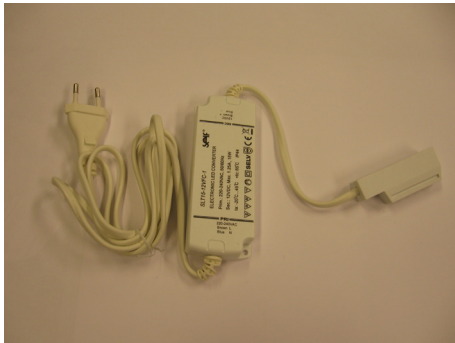

Trafo LED IP44 12 V 15 W with 6 way

00550

Trafo LED 6 watt 12 V with 3 way distributor

00519

Trafo LED 15 watt 12 V with 6 way distributor

00551