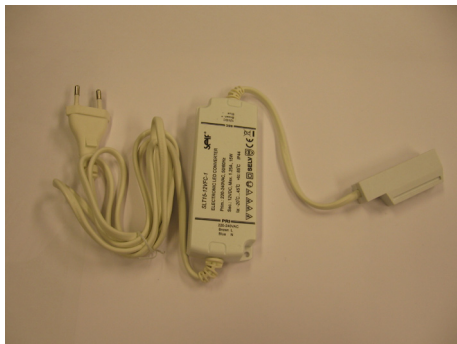

Trafo LED IP44 12 V 15 W with 6 way
Trafo LED 6 watt 12 V with 3 way distributor
Trafo LED 15 watt 12 V with 6 way distributor

00550

00519

00551