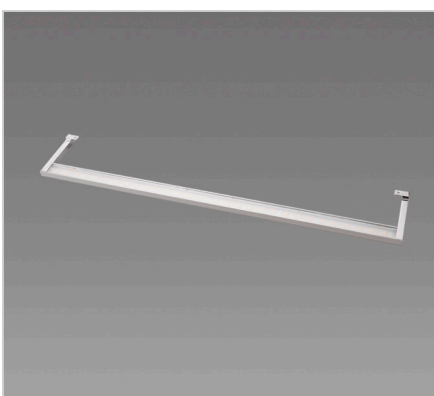

IP44 Lighting LED 12 V

L spot High Power LED 1 x 3 watt
chrom plated
needs 12 V transformer
Depth x Height : 120 mm x 50 mm

00518

Lamp Double L LED 2 x 3 watt
chrom plated
needs 12 V transformer
Width x Height : 300 mm x 40 mm

00903

Lamp Cube LED 1 x 2.5 watt
chrom
needs 12 V transformer
dimension rectangular light : 80 x 60 mm
height feet : 40 mm

00902

Trafo LED IP44 12 V 15 W with 6 way 00550
Trafo LED 6 watt 12 V with 3 way distributor 00519
Trafo LED 15 watt 12 V with 6 way distributor 00551

IP44 Lighting LED 12 V

Lamp Capa LED 1 x 5 watt
Width x Height : 310 mm x 50 mm
feet 40 mm height
chrom plated
needs 12 V transformer

00901

Lamp Double Capa LED 2 x 5 watt
Width x Height : 310 mm x 50 mm
feet 40 mm height
chrom plated
needs 12 V transformer

00511
00512

Richard LED IP44 Chrom 300 mm 20 SMD
Profile 30 x 30 mm

00552

Richard LED IP44 Alu 590 mm
Profile 30 x 30 mm

00513

Richard LED IP44 Chrom 590 mm
(on demand)

00533

LINE LED IP44 4.5 watt 170 Lumen 560 mm
possible transformers