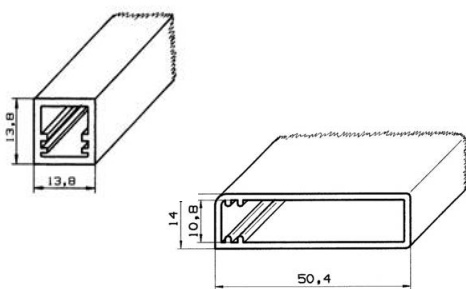

LED STRIPS AND TABLETS

15 watt transformer 12 V, height 19 mm

cabled upon demand

standard cabling : 1.5 meter and europlug,
3 way distributor

6 watt plug in transformer 12 V

Hopper LED lighting tablet with glass included

600 mm with switch 18050

900 mm with switch 18049

LED clip chrom brillant 00524

Transformer 12 V with 3 way 00523

LED STRIPS AND TABLETS

LED strip SMD 5050 20000 Light hours with 3M Adhesive tape
6 meter rolls, made to size
width 10 mm (8 mm possible on demand)

4 versions
Led IP44 led every 1.7 cm 4.8W/m
Led IP44 led every 6.7 cm 1.2W/m
Led IP23 led every 1.7 cm 4.8W/m
Led IP23 led every 6.7 cm 1.2W/m

Plastic profile for LED strip for glass from 6 to 10 mm, 3 meter profile, or cut to size used with Led IP23 strips

Plastic profile 14 x 14 mm for LED strip
3 meter profile, or cut to size
used with Led IP23 strips 01531

Plastic profile 14 x 52 mm for LED strip
3 meter profile, or cut to size
no led points visible in this profile
used with Led IP23 strips 01534