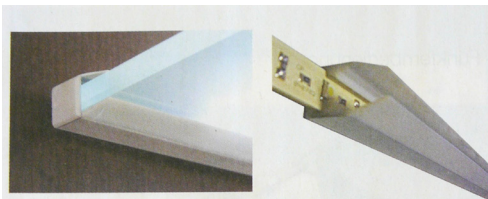

LED STRIPS AND TABLETS

15 watt transformer 12 V, height 19 mm

cabled upon demand

standard cabling : 1.5 meter and europlug,
3 way distributor

6 watt plug in transformer 12 V

Hopper LED lighting tablet with glass included

600 mm with switch 18050

900 mm with switch 18049

LED clip chrom brillant 00524

Transformer 12 V with 3 way 00523

LED STRIPS AND TABLETS

LED strip SMD 5050 20000 Light hours with 3M Adhesive tape
6 meter rolls, made to size
width 10 mm (8 mm possible on demand)

4 versions
Led IP44 led every 1.7 cm 4.8W/m
Led IP44 led every 6.7 cm 1.2W/m
Led IP23 led every 1.7 cm 4.8W/m
Led IP23 led every 6.7 cm 1.2W/m

Plastic profile for LED strip for glass from 6 to 10 mm, 3 meter profile, or cut to size used with Led IP23 strips

Plastic profile 14 x 14 mm for LED strip
3 meter profile, or cut to size
used with Led IP23 strips 01531

Plastic profile 14 x 52 mm for LED strip
3 meter profile, or cut to size
no led points visible in this profile
used with Led IP23 strips 01534