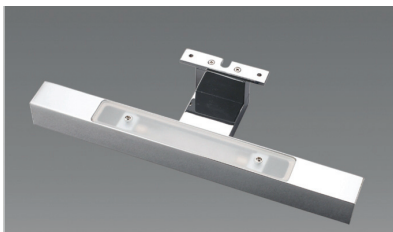

Lamp Richard IP44 LED 46 lumen
Richard IP44 Alu 300 LED 00511
Richard IP44 Chr 300 LED 00512
230 Lumen, 3.2 watt
Richard IP44 Led 20 SMD Chrom
360 Lumen, 4 watt 00552