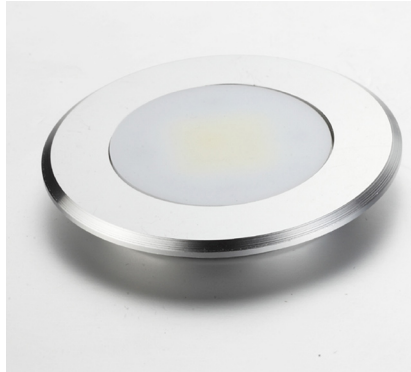

ROELEN
Lighting ●●●

Evans 10 watt 1 feet

IP44 10 watt with cable and mini connection , for 10 watt transformer ,
chrom brillant 300 mm width , 1 feet

09993 normal white

09994 warm white

Transformer 10 watt with 1 exit

09995

Evans 10 watt 2 feet

IP44 10 watt with cable and mini connection , for 10 watt transformer,
chrom brillant 300 mm width , 2 feet

09996 normal white

Transformer 10 watt with 1 exit

09995

Roelens Lighting 0032 3 771 09 90 www.roelens.com

ROELEN
Lighting ●●●

Jordano 3 watt

IP44 3 watt , with 1 m cable and mini connection , chrom brillant , thickness 10 mm

09997 warm white

Transformer 15 watt 350 mA , 6 way exit

09998

Rectangular LED 16 led

250 x 50 mm, warm white , with 1 m cable and mini connection , 12V

09999 warm white

ROELEN
Lighting ●●●

Flexible oval

with switch on the lamp , 12 V , 1 m cable and mini connection , flexible arm 15 cm , 14 LED

09191

can be used with 12 V transformers

Flexible round

with touch switch on top of the lamp, 12 V , 1 m cable and mini connection