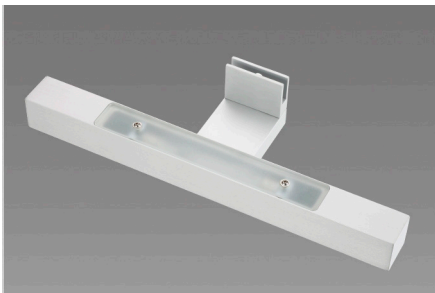

## 60 WATT AND G9 LIGHTS

Lamp Richard IP44	
Richard IP44 Alu 300 60w	00508
Richard IP44 Chr 300 60w	00507
Richard IP44 Alu 590 60w x 2	00529
Richard IP44 Chr 590 60w x 2	00532

Lamp Richard IP23	
Richard IP23 Alu 300 60w	17906
Richard IP23 Chr 300 60w	00506
Richard IP23 Alu 590 60w x 2	00509
Richard IP23 Chr 590 60w x 2	00510

Picture double Richard 590mm  
2 feet

Lamp Richard IP44 LED	
Richard IP44 Alu 300 LED	00511
Richard IP44 Chr 300 LED	00512
Richard IP44 Alu 590 LED	00513
Richard IP44 Chr 590 LED	00533

Lamp Richard IP23 Mirror Fitting	
Richard IP23 Alu 300 60w	00514
Richard IP23 Chr 300 60w	00515
Richard IP23 Alu 590 60w x 2	00516
Richard IP23 Chr 590 60w x 2	00517

## G9 LIGHTS

SQUARE Glass IP23  
Applique Square glass IP23  
Chrome  
Can be used for mounting behind mirror or with  
feet for surface mounting  
G9 fitting

00531

SQUARE double Glas IP44  
Applique Double glass IP44  
Chrome  
Can be used for mounting behind mirror or with  
feet for surface mounting G 9 fitting  
2 x 25 watt , G9 , 220V-240V IP44