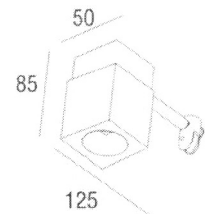

SQUARE double Glas IP44
Applique Double glass IP44
Chrome
Can be used for mounting behind mirror or with
feet for surface mounting G 9 fitting
2 x 25 watt , G9 , 220V-240V IP44

00530