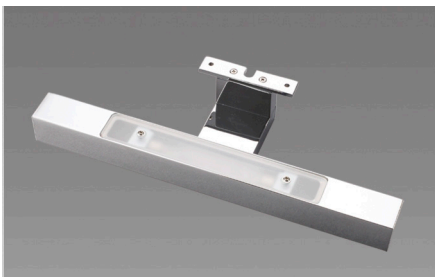

## 60 WATT AND G9 LIGHTS

Lamp Richard IP44	
Richard IP44 Alu 300 60w	00508
Richard IP44 Chr 300 60w	00507
Richard IP44 Alu 590 60w x 2	00529
Richard IP44 Chr 590 60w x 2	00532

Lamp Richard IP23	
Richard IP23 Alu 300 60w	17906
Richard IP23 Chr 300 60w	00506
Richard IP23 Alu 590 60w x 2	00509
Richard IP23 Chr 590 60w x 2	00510

Picture double Richard 590mm  
2 feet

Lamp Richard IP44 LED	
Richard IP44 Alu 300 LED	00511
Richard IP44 Chr 300 LED	00512
Richard IP44 Alu 590 LED	00513
Richard IP44 Chr 590 LED	00533

Lamp Richard IP23 Mirror Fitting	
Richard IP23 Alu 300 60w	00514
Richard IP23 Chr 300 60w	00515
Richard IP23 Alu 590 60w x 2	00516
Richard IP23 Chr 590 60w x 2	00517

## G9 LIGHTS

SQUARE Glass IP23  
Applique Square glass IP23  
Chrome  
Can be used for mounting behind mirror or with  
feet for surface mounting  
G9 fitting

00531

SQUARE double Glas IP44  
Applique Double glass IP44  
Chrome  
Can be used for mounting behind mirror or with  
feet for surface mounting G 9 fitting  
2 x 25 watt , G9 , 220V-240V IP44