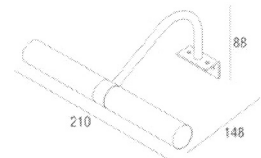

Paris Chrom G9 100 x 100 mm IP44
40 watt
Paris Chrom Double G9 200 x 100 mm IP44
2 x 40 watt

00534

00535