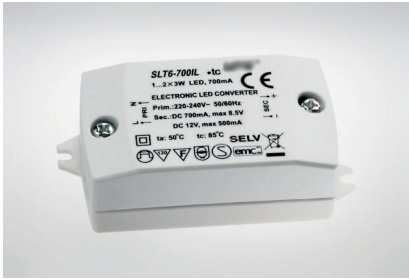

LED SPOTS

LED Spot Chiara 24 SMD 1.65W
with 1 meter cable and connection
aluminium 00543
chrom brillant 00544
hole diameter: 61mm

LED transformer SLT6 with 3 way exit for
LED spot 00545

Thomas LED 8 pcs SMD 00526
0,6 W
with cable
Switches on when door is opening
GREY