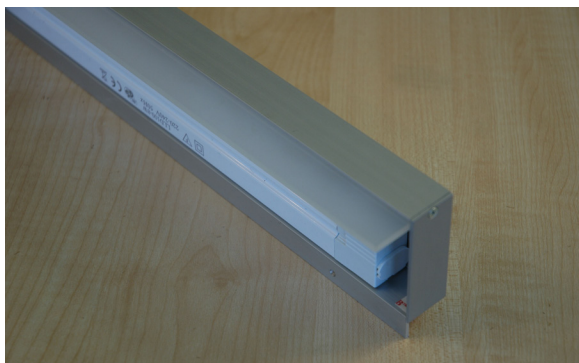

T5 LIGHTS

Petersen chrom brillant T5 13W 00527
630 mm
plexi

Alfred chrom brillant T5 13W 00528
630 mm
glas top and bottom

Square aluminium
450 mm 8 watt 1 feet 01876
700 mm 13 watt 2 feet 01880
IP23

Araki
400 mm 8 watt T5 09030
650 mm 13 watt T5 09031

T5 LIGHTS

Lamp Murakami
with laquered front part
T5 fitting IP23
can be made in all possible lengths with 8, 12, 21,
28 watt lamps
Mirror or cabinet fitting

Lamp Murakami
with transparent profile
T5 fitting IP23
can be made in all possible lengths with 8, 12, 21,
28 watt lamps
Mirror or cabinet fitting

Lamp Murakami chrom brillant
with transparent profile
T5 fitting IP23
can be made in all possible lengths with 8, 12, 21,
28 watt lamps
Mirror or cabinet fitting

Lamp Roma 40 x 54 mm
with transparent profile
T5 fitting IP23 or T5 fitting IP44
can be made in all possible lengths with 8, 12, 21,
28 watt lamps
Mirror or cabinet fitting

Lamp Monterigioni 47 x 47 mm
with transparent profile
T5 fitting IP23 or T5 fitting IP44
can be made in all possible lengths with 8, 12, 21,
28 watt lamps
Mirror or cabinet fitting
NEW : with 47 x 47 mm profile , IP44