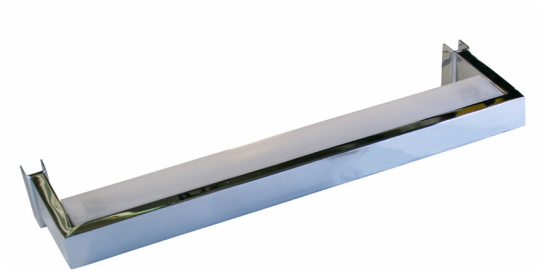

T5 LIGHTS

Petersen chrom brillant T5 13W 00527
630 mm
plexi

Alfred chrom brillant T5 13W 00528
630 mm
glas top and bottom

Square aluminium
450 mm 8 watt 1 feet 01876
700 mm 13 watt 2 feet 01880
IP23

Araki
400 mm 8 watt T5 09030
650 mm 13 watt T5 09031

T5 LIGHTS

Lamp Murakami
with laquered front part
T5 fitting IP23
can be made in all possible lengths with 8, 12, 21,
28 watt lamps
Mirror or cabinet fitting

Lamp Murakami
with transparent profile
T5 fitting IP23
can be made in all possible lengths with 8, 12, 21,
28 watt lamps
Mirror or cabinet fitting

Lamp Murakami chrom brillant
with transparent profile
T5 fitting IP23
can be made in all possible lengths with 8, 12, 21,
28 watt lamps
Mirror or cabinet fitting

Lamp Roma 40 x 54 mm
with transparent profile
T5 fitting IP23 or T5 fitting IP44
can be made in all possible lengths with 8, 12, 21,
28 watt lamps
Mirror or cabinet fitting

Lamp Monterigioni 47 x 47 mm
with transparent profile
T5 fitting IP23 or T5 fitting IP44
can be made in all possible lengths with 8, 12, 21,
28 watt lamps
Mirror or cabinet fitting
NEW : with 47 x 47 mm profile , IP44