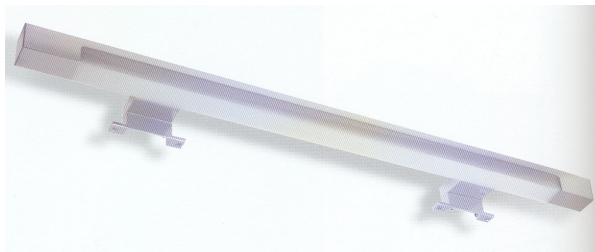

T5 LIGHTS

Petersen chrom brillant T5 13W 00527
630 mm
plexi

Alfred chrom brillant T5 13W 00528
630 mm
glas top and bottom

Square aluminium
450 mm 8 watt 1 feet 01876
700 mm 13 watt 2 feet 01880
IP23

Araki
400 mm 8 watt T5 09030
650 mm 13 watt T5 09031

T5 LIGHTS

Lamp Murakami
with laquered front part
T5 fitting IP23
can be made in all possible lengths with 8, 12, 21,
28 watt lamps
Mirror or cabinet fitting

Lamp Murakami
with transparent profile
T5 fitting IP23
can be made in all possible lengths with 8, 12, 21,
28 watt lamps
Mirror or cabinet fitting

Lamp Murakami chrom brillant
with transparent profile
T5 fitting IP23
can be made in all possible lengths with 8, 12, 21,
28 watt lamps
Mirror or cabinet fitting

Lamp Roma 40 x 54 mm
with transparent profile
T5 fitting IP23 or T5 fitting IP44
can be made in all possible lengths with 8, 12, 21,
28 watt lamps
Mirror or cabinet fitting

Lamp Monterigioni 47 x 47 mm
with transparent profile
T5 fitting IP23 or T5 fitting IP44
can be made in all possible lengths with 8, 12, 21,
28 watt lamps
Mirror or cabinet fitting
NEW : with 47 x 47 mm profile , IP44