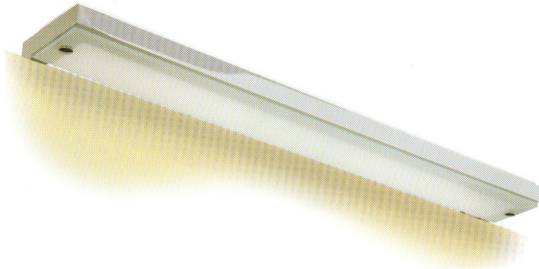

T5 LIGHTS

Petersen chrom brillant T5 13W 00527
630 mm
plexi

Alfred chrom brillant T5 13W 00528
630 mm
glas top and bottom

Square aluminium
450 mm 8 watt 1 feet 01876
700 mm 13 watt 2 feet 01880
IP23

Araki
400 mm 8 watt T5 09030
650 mm 13 watt T5 09031

T5 LIGHTS

Lamp Murakami
with laquered front part
T5 fitting IP23
can be made in all possible lengths with 8, 12, 21,
28 watt lamps
Mirror or cabinet fitting

Lamp Murakami
with transparent profile
T5 fitting IP23
can be made in all possible lengths with 8, 12, 21,
28 watt lamps
Mirror or cabinet fitting

Lamp Murakami chrom brillant
with transparent profile
T5 fitting IP23
can be made in all possible lengths with 8, 12, 21,
28 watt lamps
Mirror or cabinet fitting

Lamp Roma 40 x 54 mm
with transparent profile
T5 fitting IP23 or T5 fitting IP44
can be made in all possible lengths with 8, 12, 21,
28 watt lamps
Mirror or cabinet fitting

Lamp Monterigioni 47 x 47 mm
with transparent profile
T5 fitting IP23 or T5 fitting IP44
can be made in all possible lengths with 8, 12, 21,
28 watt lamps
Mirror or cabinet fitting
NEW : with 47 x 47 mm profile , IP44