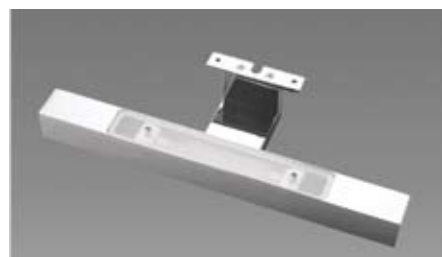

00522

Trafo LED 6 Watt

with 6 way distributor

00523

Moscow Glass IP44 G9
 chrom
 Glass 50 x 50 mm , 70 mm height
 00970

Brancusi Glass IP44 G9
 chrom
 120 mm height
 110 mm depth
 00971

double glass IP44 G9
 chrom
 205 mm height
 2 x 25 watt
 00535