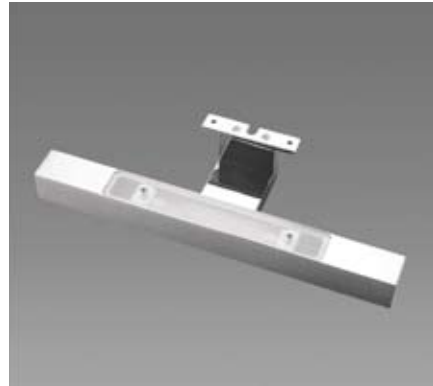

Richard single 300 mm

- 00508 Alu 300 mm 48 watt IP44
- 00507 Chrome 300 mm 48 watt IP44
- 17906 Alu 300 mm 48 watt IP23
- 00506 Chrome 300 mm 48 watt IP23