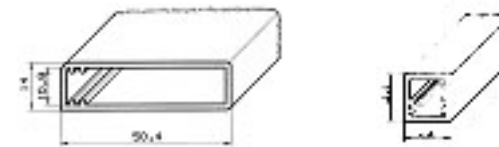

Profile 14 x 52 mm for 10 mm led IP23

01534 3 meter profile

Profile 14 x 14 mm for 10 mm led IP23

01531 3 meter profile

End cap for profile 14 x 52 mm

11036