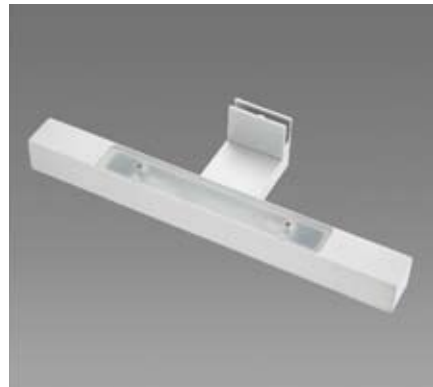

Richard Mirror fixing

- 00514 Alu 300 mm 48 watt IP23
- 00515 Chrome 300 mm 48 watt IP23