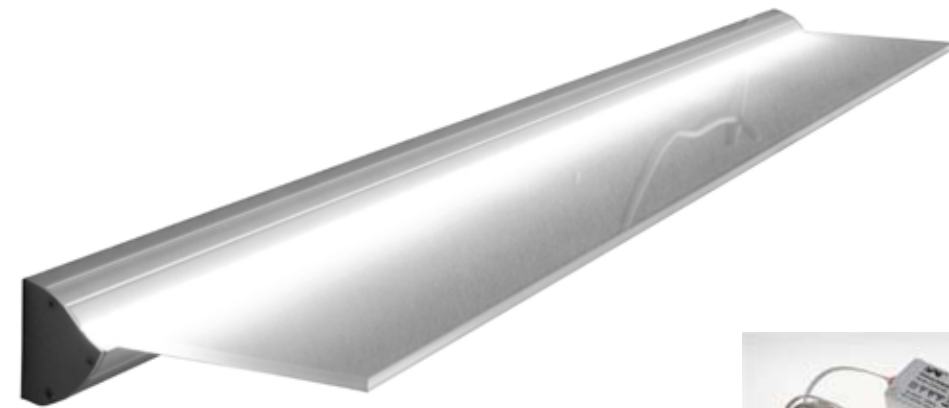

01531 3 meter profile

End cap for profile 14 x 52 mm

11036

Led clip chrom
with amp connection
00524

Plug in transformer 4.8 watt
with 1 m cable and female connection for LED
11040

Hopper Lighting tablet with tempered glass
18050 600 mm
18049 900 mm