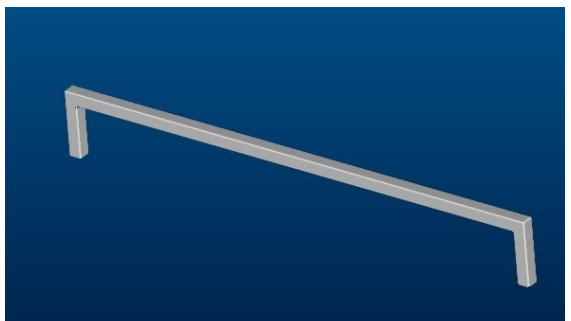

ROELENNS

Pisa towel rail square plate chrom 325 mm
screw on
chrom brillant

18655

Pisa towel rail round plate chrom 325
with dowel
chrom brillant

18603

Mishima towel rail square plate 388 mm
chrom brillant screw on

03004

Borges towel rail 300 mm alu 05114S

Borges towel rail 300 mm chrom 0511DS

Towel rail Sevilla 328 mm cc 320 mm
chrom brillant

05555