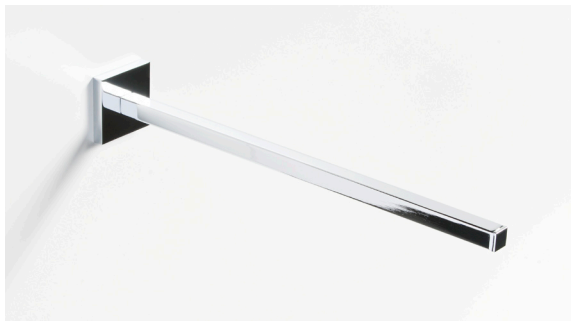

ROELENNS

Pisa towel rail square plate chrom 325 mm
screw on
chrom brillant

18655

Pisa towel rail round plate chrom 325
with dowel
chrom brillant

18603

Mishima towel rail square plate 388 mm
chrom brillant screw on

03004

Borges towel rail 300 mm alu 05114S

Borges towel rail 300 mm chrom 0511DS

Towel rail Sevilla 328 mm cc 320 mm
chrom brillant

05555