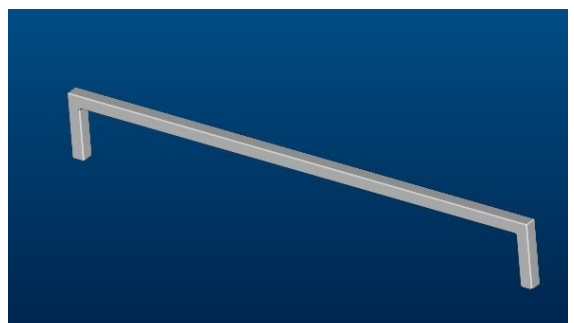

# ROELENIS

Pisa towel rail square plate chrom 325 mm  
screw on  
chrom brillant

18655

Pisa towel rail round plate chrom 325  
with dowel  
chrom brillant

18603

Mishima towel rail square plate 388 mm  
chrom brillant screw on

03004

Borges towel rail 300 mm alu 05114S

Borges towel rail 300 mm chrom 0511DS

Towel rail Sevilla 328 mm cc 320 mm  
chrom brillant

05555